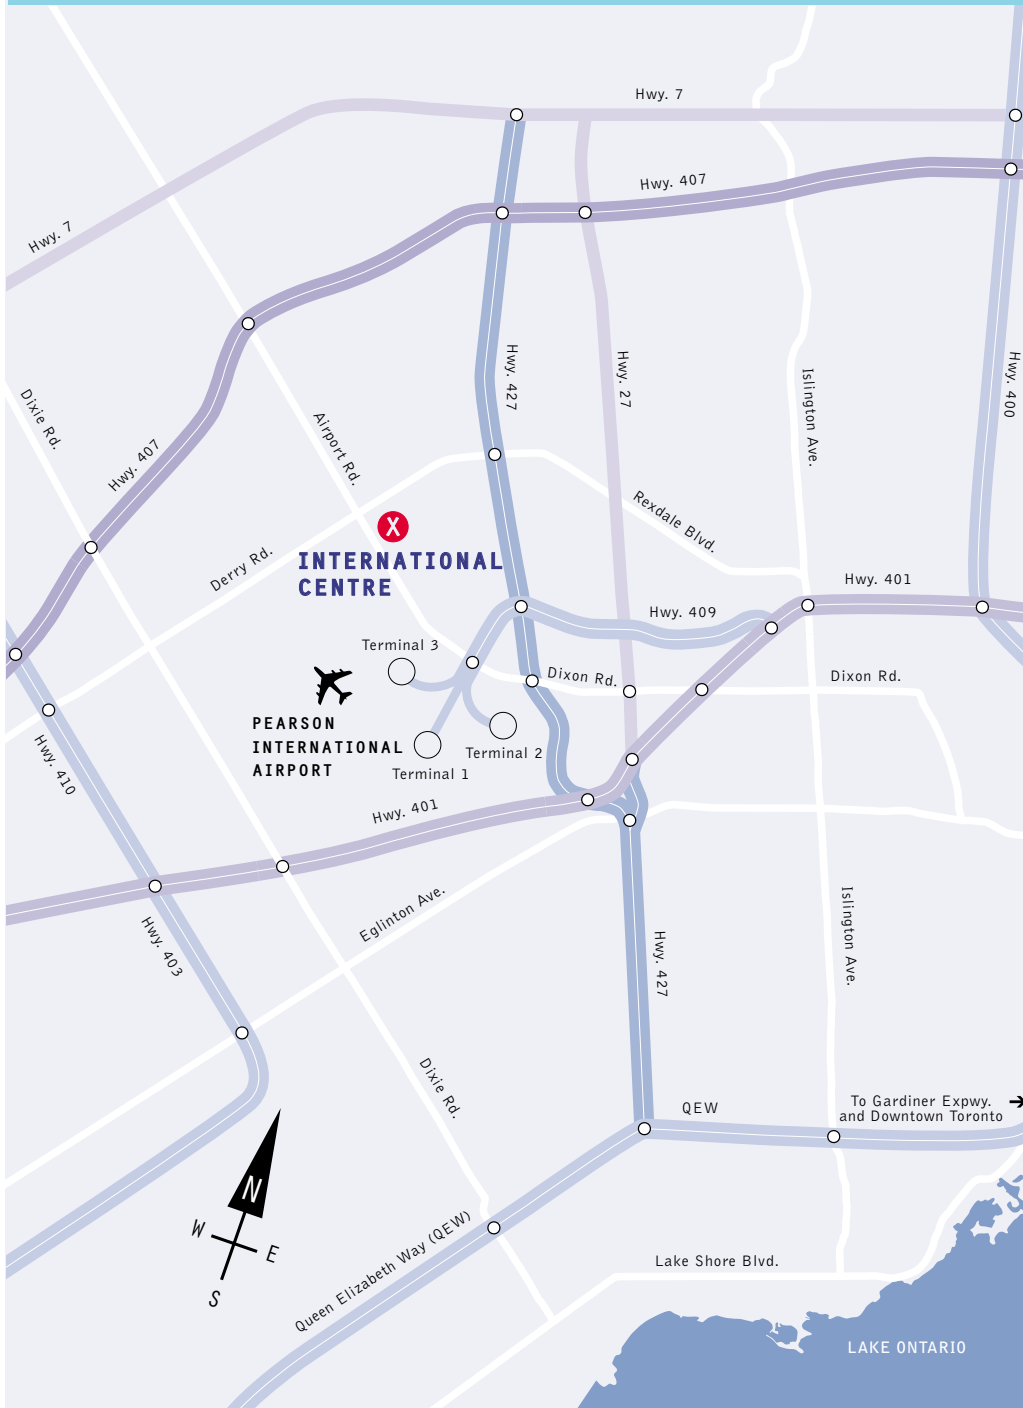

# DIRECTIONS (by car and public transit)

## 6900 AIRPORT ROAD

(Corner of Airport Rd. and Derry Rd.)

#### TRAVELLING WEST ON HIGHWAY 401

- Take Hwy. 401 W. to Hwy 409
- Exit at Airport Rd., and turn right
- Continue along Airport Rd., for approx. 3 km.
- Follow the signs to the International Centre

#### TRAVELLING EAST OR WEST ON HIGHWAY 407

- From Hwy. 407, exit at Airport Rd. and go South
- Continue along Airport Rd. for approx. 5 km.
- Enter International Centre from Airport Rd., one light South of Derry Rd.